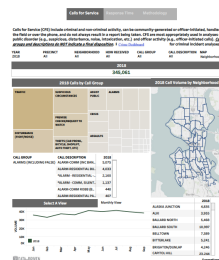

seattle.gov/police/information-and-data/calls-for-service-dashboard

Response time dashboard