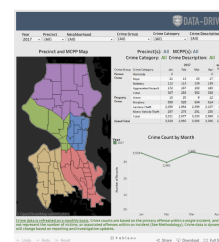

Crime Dashboard

seattle.gov/police/information-and-data/crime-dashboard

Interactive crime map