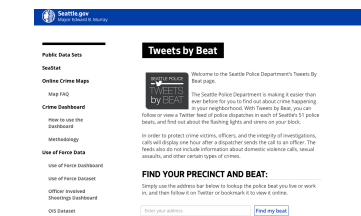

seattle.gov/police/information-and-data/tweets-by-beat

"Tweets-by-Beat" where you can sign up for crime reports on your beat