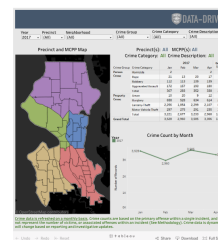

Crime Dashboard

seattle.gov/police/information-and-data/crime-dashboard

Interactive crime map