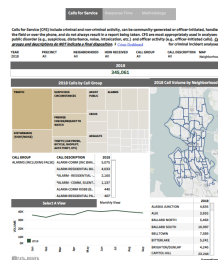

seattle.gov/police/information-and-data/calls-for-service-dashboard

Response time dashboard